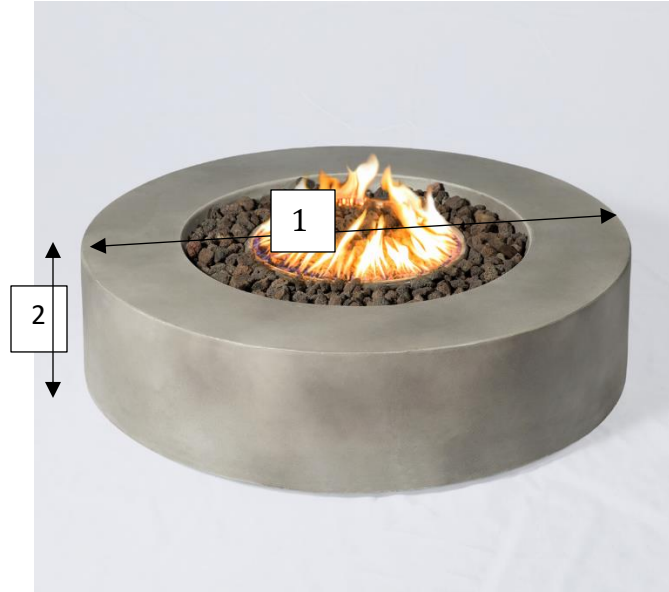

COVERINI

Round Fire Pit Cover

Please measure your round firepit following the diagram above. Please list exact measurements. All measurements should be provided in inches.

1. Top Width of Fire Pit: _____

2. Height of Fire Pit: _____

***Highly Recommend – Please submit photos of fire pit for our reference.**

*Helpful Tips

- Make sure to measure the widest part of each piece. Arms may extend out further than frames. Backs may be slanted and add inches to depth.
- Always measure with cushions on the frame. Cushions may extend further or higher than frames.
- Items without arms should be measure with cushions on for accurate seat height