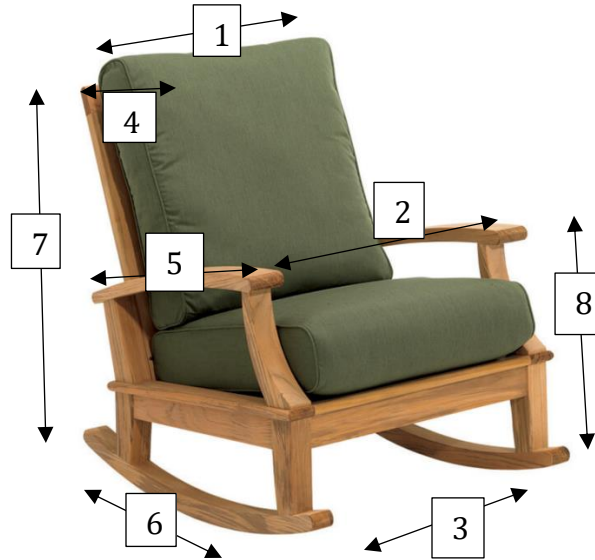

COVERINI

Rocking Chair Cover

Please measure your rocking chair, including cushions if applicable following the reference diagram above. Please list exact dimensions. All measurements should be provided in inches.

1. Top Width of Chair: _____
2. Width at Top of Arms: _____
3. Width of Chair at Feet: _____
4. Thickness of Frame and Cushion: _____
5. Depth of Chair (Back of Chair to Front of Arms): _____
6. Depth of Chair at Feet: _____
7. Back Height of Chair: _____
8. Front Height of Chair (Floor to Top of Arm): _____

***Highly Recommend - Please submit photos of furniture for our reference**

***Helpful Tips**

- Make sure to measure the widest part of each piece. Arms may extend out further than frames. Backs may be slanted and add inches to depth.
- Always measure with cushions on the frame. Cushions may extend further or higher than frames.
- Items without arms should be measured with cushions on for accurate seat height