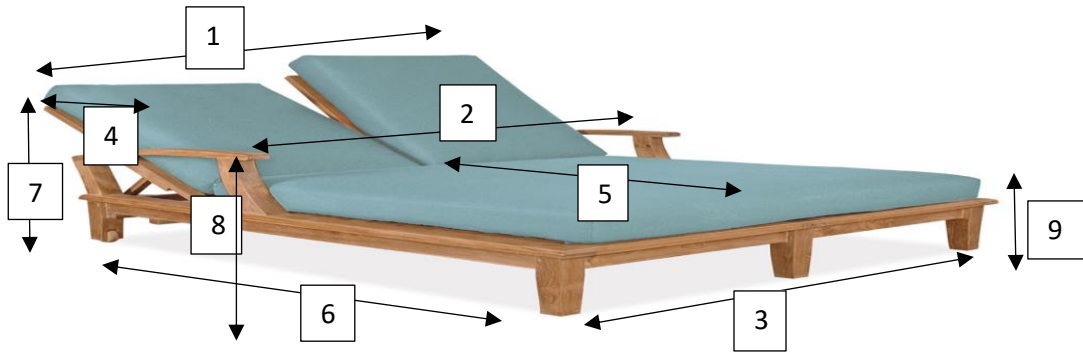

COVERINI

Double Chaise Cover

Please measure your double chaise, including cushions if applicable following the reference diagram above. Please list exact dimensions. All measurements should be provided in inches.

1. Width of Back: _____
2. Width at widest part of Arms: _____
3. Width at Feet: _____
4. Thickness of Frame with Cushions at Top Back: _____
5. Seat Length of Chaise: _____
6. Length at Feet: _____
7. Back Height of Chaise (Notched Up to Level 3 or 4): _____
8. Arm Height (Floor to Top of Arm): _____
9. Foot/Seat Height (Including Cushions): _____

***Highly Recommend- Please submit photos of furniture for our reference.**

*Helpful Tips

-Make sure to measure the widest part of each piece. Arms may extend out further than frames. Backs may be slanted and add inches to depth.

-Always measure with cushions on the frame. Cushions may extend further or higher than frames.

-Items without arms should be measure with cushions on for accurate seat height