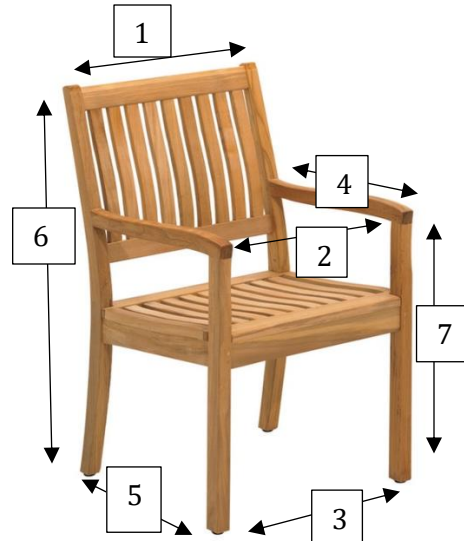

COVERINI

Dining Arm Chair Cover

Please measure your dining arm chair following the reference diagram above. Please list exact dimension. All measurements should be provided in inches.

1. Width at Top of Back: _____
2. Width at Widest Part of Arms: _____
3. Width at Widest Part of Feet: _____
4. Depth of Chair. Front of Legs to Back: _____
5. Depth of Chair. Back to Front to Back: _____
6. Back of Height of Chair: _____
7. Arm Height (Floor to Top of Arm: _____

***Highly Recommend - Please submit photos of furniture for our reference**

*Helpful Tips

-Make sure to measure the widest part of each piece. Arms may extend out further than frames. Backs may be slanted and add inches to depth.

-Always measure with cushions on the frame. Cushions may extend further or higher than frames.

-Items without arms should be measured with cushions on for accurate seat height