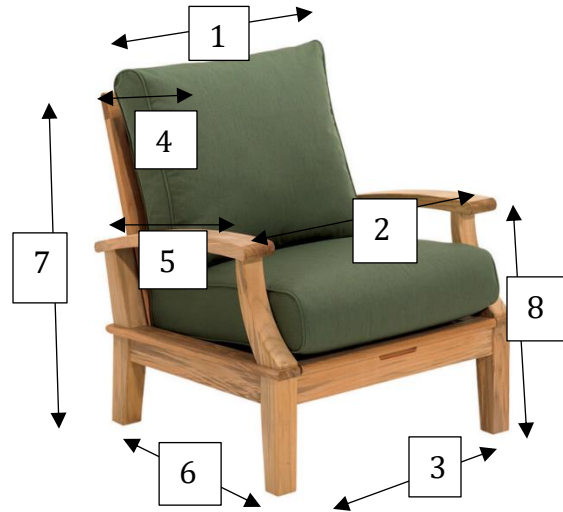

COVERINI

Club Chair Cover

Please measure your club chair, including cushions if applicable following the reference diagram above. Please list exact dimensions. All measurements should be provided in inches.

1. Top Width of Chair: _____
2. Width at Top of Arms: _____
3. Width of Chair at Feet: _____
4. Thickness of Frame and Cushion: _____
5. Depth of Chair (Back of Chair to Front of Arms): _____
6. Depth of Chair at Feet: _____
7. Back Height of Chair: _____
8. Front Height of Chair (Floor to Top of Arm): _____

***Highly Recommend - Please submit photos of furniture for our reference**

***Helpful Tips**

- Make sure to measure the widest part of each piece. Arms may extend out further than frames. Backs may be slanted and add inches to depth.
- Always measure with cushions on the frame. Cushions may extend further or higher than frames.
- Items without arms should be measured with cushions on for accurate seat height