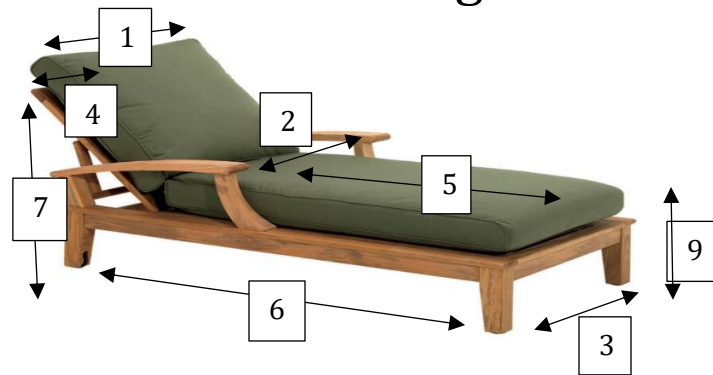

COVERINI

Chaise Lounge Cover

Please measure your chaise lounge, including cushions if applicable following the reference diagram above. Please list exact dimensions. All measurements should be provided in inches.

1. Width of Back: _____
2. Width at Widest Part of Arms: _____
3. Width at Feet: _____
4. Thickness of Frame & Cushion at Top of Back: _____
5. Seat Length of Chaise: _____
6. Length at Feet: _____
7. Back Height (Notched up to Level 3 or 4): _____
8. Front Height of Chair (Floor to Top of Arm): _____
9. Foot/Seat Height (Including Cushion): _____

***Highly Recommend- Please submit photos of furniture for our reference.**

*Helpful Tips -

-Make sure to measure the widest part of each piece. Arms may extend out further than frames. Backs may be slanted and add inches to depth.