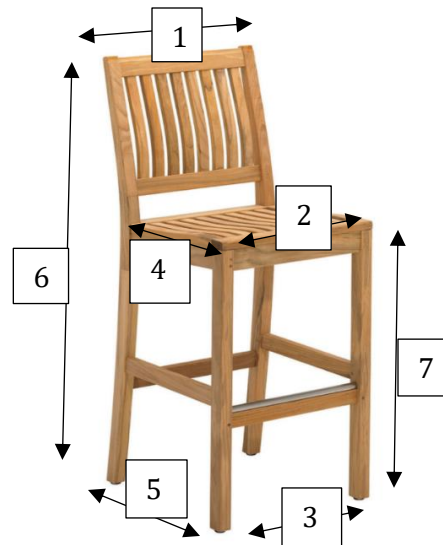

COVERINI

Bar Side Chair Cover

Please measure your bar chair following the reference diagram above. Please list exact dimensions. All measurements should be provided in inches.

1. Width at Top of Back:

2. Width of Seat:

3. Width at Widest Part of Feet:

4. Depth of Chair Front of Arms:

5. Depth of Chair Back to Front of Arms:

6. Back Height of Chair:

7. Front Height of Seat (Floor to Top of Seat):

***Highly Recommend - Please submit photos of furniture for our reference**

***Helpful Tips**

- Make sure to measure the widest part of each piece. Arms may extend out further than frames. Backs may be slanted and add inches to depth.
- Always measure with cushions on the frame. Cushions may extend further or higher than frames.
- Items without arms should be measured with cushions on for accurate seat height