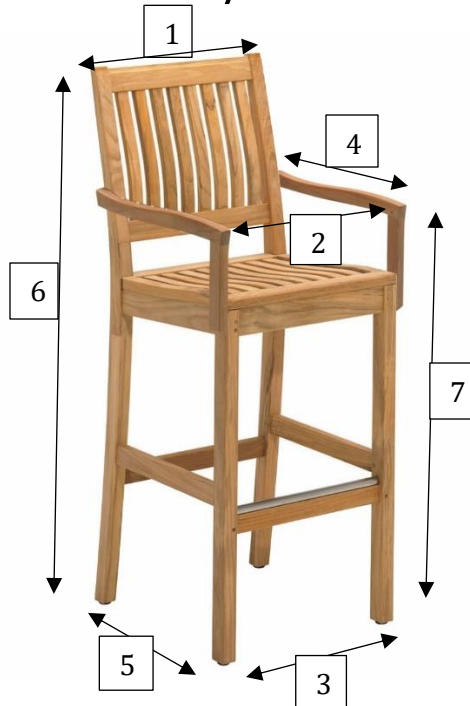

COVERINI

Bar Chair w/ Arms Cover

Please measure your bar chair following the reference diagram above. Please list exact dimension. All measurements should be provided in inches.

1. Width at Top of Back: _____
2. Width at Widest Part of Arms: _____
3. Width at Widest Part of Feet: _____
4. Depth of Chair Front of Arms: _____
5. Depth of Chair. Back to Front of Arms: _____
6. Back of Height of Chair: _____
7. Front Height (Floor to Top of Seat: _____

***Highly Recommend - Please submit photos of furniture for our reference**

*Helpful Tips

- Make sure to measure the widest part of each piece. Arms may extend out further than frames. Backs may be slanted and add inches to depth.
- Always measure with cushions on the frame. Cushions may extend further or higher than frames.
- Items without arms should be measured with cushions on for accurate seat height